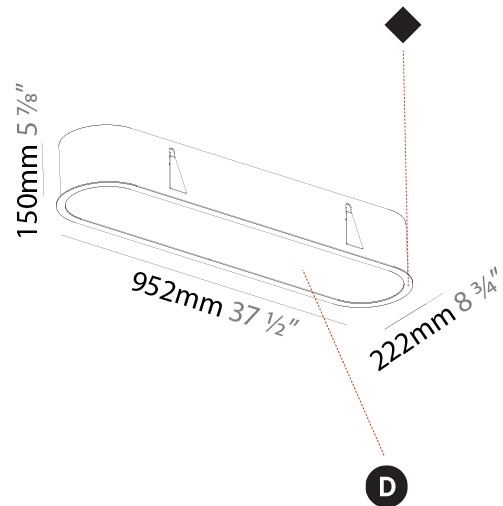

PROJECT
TYPE
SPECIFIER
QUANTITY
DATE

935mm x 205mm
 36 13/16" x 8 1/16"

10 - 25mm
 3/8" - 1"

160mm
 6 5/16"

SMOOTHLINE RECESSED

A37756-

PROJECT

TYPE