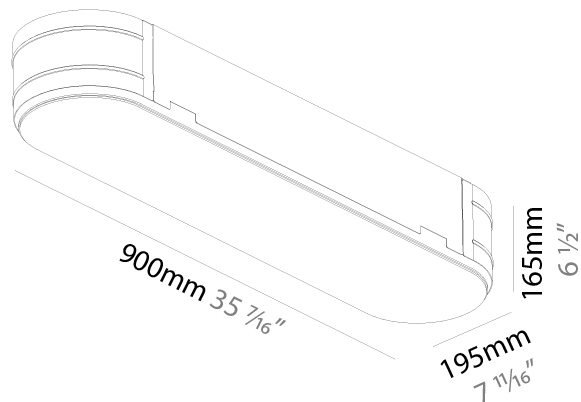

GENERAL

Series: Smoothy
Subseries: Smoothline
Brand: Prolicht
Division: Architectural
Mounting Type: Trimless
Mounting Location: Ceiling
Subcategory: Ambient

PHYSICAL

Shape: Oval
Length (mm): 900
Length (in): 35 7/16
Width (mm): 195
Width (in): 7 13/16
Depth (mm): 165
Depth (in): 6 1/2
Ceiling Thickness (mm): 10 / 12.5 / 15 / 25 / 30
Ceiling Thickness (in): 3/8 or 1/2 or 9/16 or 1 or 1 3/16
Min. Recessing Depth (mm): 180
Min. Recessing Depth (in): 7 1/16
Light Distribution: Direct
Weight (kg): 5.756
Weight (lbs): 12.66
Diffuser: PMMA - Opal
Fixture Material: Extruded Aluminum / Steel
Cut-out Measurements: 935mm / 36 15/16" x 230mm / 9 1/16"
Upon Request: Unique Sizes Unique Ceiling Thickness Unique Mounting Depth Spot Inserts

ELECTRICAL

Lamp Type: LED (Zhaga Standard)
Input Wattage (W): 31.5
Total Output Wattage (W): 27
Dimming: [Tri-Mode (Non-Dimming and Phase Dimming (120Vac only) and 0-10V Dimming)](#)
Driver Included: Yes
Driver Location: Integrated
Driver Type: Constant Current - Universal
Driver Class: Class 2
Input Voltage (V): 120 - 277
Constant Current (mA): 500

LED

[Color Temperature (*K): 3000 / 3500 / 4000](#)
Max. Delivered Lumen (lm): 2340 / 2518 / 2570
CRI: >80 CRI
Lamp Life (hrs): 50000
Upon Request: RGB-W Tunable White Special Color Temperature CRI90

OPTICAL

RATINGS AND CERTIFICATIONS

Certified By: Certified for North American Standards
IP rating: IP20

PROJECT
TYPE
SPECIFIER
QUANTITY
DATE

935mm x 230mm
36 13/16" x 9 1/16"

10 | 12 1/2 | 15 | 25 | 30mm
3/8" | 1/2" | 9/16" | 1" | 3/16"