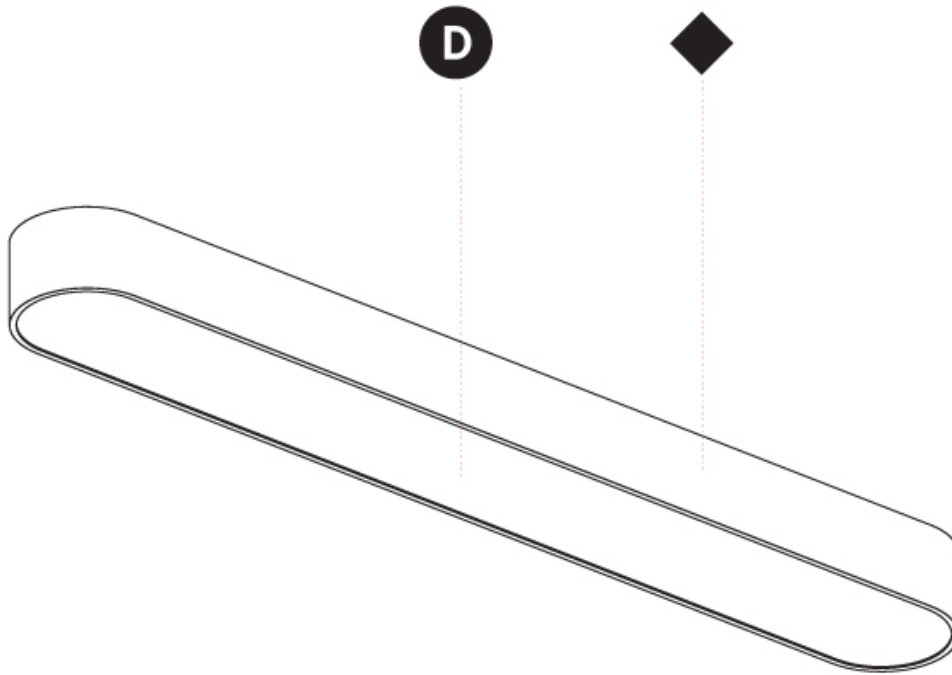

SMOOTHLINE SURFACE

A32972-

PROJECT

TYPE

SPECIFIER

QUANTITY

DATE

A