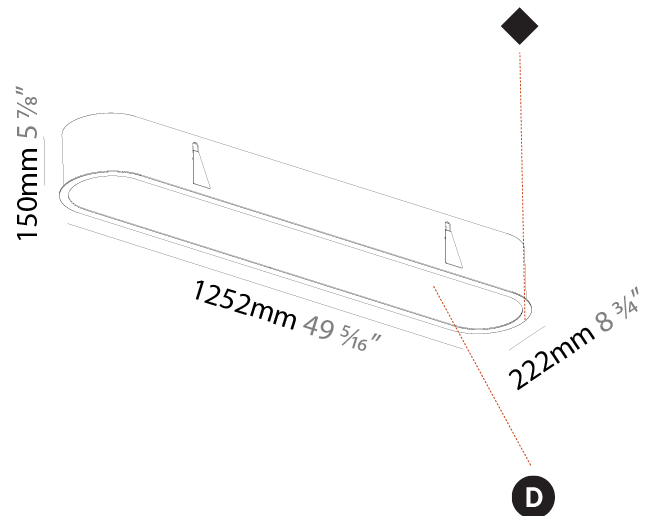

GENERAL

Series: Smoothy
Subseries: Smoothline
Brand: Prolicht
Division: Architectural
Mounting Type: Recessed
Mounting Location: Ceiling
Subcategory: Ambient

PHYSICAL

Shape: Oval
Length (mm): 1252
Length (in): 49 5/16
Width (mm): 222
Width (in): 8 3/4
Depth (mm): 150
Depth (in): 5 7/8
Ceiling Thickness (mm): 10 / 12.5 / 15 / 25
Ceiling Thickness (in): 3/8 or 1/2 or 9/16 or 1
Min. Recessing Depth (mm): 160
Min. Recessing Depth (in): 6 5/16
Light Distribution: Direct
Weight (kg): 7.634
Weight (lbs): 16.80
Diffuser: PMMA - Opal or Micro-Prism
Fixture Finish: SSR / BKV / CWI / CRY / HAB / UFT / ITA / RUA / FTG / MYG / LOD / PUS / FRO / FUP / KIA / POP / BLS / SPG / MEY / GOH / GUM / CHC / COM / ABZ / JAG / OBR / MOS / ROR
Fixture Material: Extruded Aluminum / Steel
Cut-out Measurements: 1235mm / 48 5/8" x 205mm / 8 1/16"

ELECTRICAL

Lamp Type: LED (Zhaga Standard)
Input Wattage (W): 41.8
Total Output Wattage (W): 36
Dimming: Tri-Mode (Non-Dimming and Phase Dimming (120Vac only) and 0-10V Dimming)
Driver Included: Yes
Driver Location: Integrated
Driver Type: Constant Current - Universal
Driver Class: Class 2
Input Voltage (V): 120 - 277
Constant Current (MA): 500

LED

Color Temperature (°K): 3000 / 3500 / 4000
Max. Delivered Lumen (lm): 2860 / 3077 / 3140
CRI: >80 CRI
Lamp Life (hrs): 50000

OPTICAL

RATINGS AND CERTIFICATIONS

Certified By: Certified for North American Standards
IP rating: IP20

PROJECT
TYPE
SPECIFIER
QUANTITY
DATE