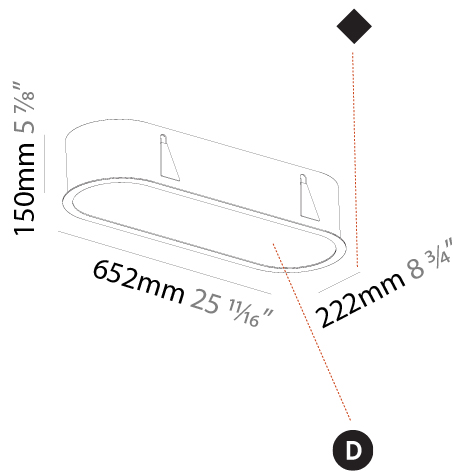

GENERAL

Series: Smoothy
Subseries: Smoothline
Brand: Prolicht
Division: Architectural
Mounting Type: Recessed
Mounting Location: Ceiling
Subcategory: Ambient

PHYSICAL

Shape: Oval
Length (mm): 652
Length (in): 25 ¹¹/₁₆"
Width (mm): 222
Width (in): 8 ³/₄"
Depth (mm): 150
Depth (in): 5 ⁷/₈"
Ceiling Thickness (mm): 10 / 12.5 / 15 / 25
Ceiling Thickness (in): 3/8 or 1/2 or 9/16 or 1
Min. Recessing Depth (mm): 160
Min. Recessing Depth (in): 6 ⁵/₁₆"
Light Distribution: Direct
Weight (kg): 4.033
Weight (lbs): 8.87
Diffuser: PMMA - Opal or Micro-Prism
Fixture Finish: SSR / BKV / CWI / CRY / HAB / UFT / ITA / RUA / FTG / MYG / LOD / PUS / FRO / FUP / KIA / POP / BLS / SPG / MEY / GOH / GUM / CHC / COM / ABZ / JAG / OBR / MOS / ROR
Fixture Material: Extruded Aluminum / Steel
Cut-out Measurements: 635mm / 25" x 205mm / 8 1/16"

ELECTRICAL

Lamp Type: LED (Zhaga Standard)
Input Wattage (W): 21
Total Output Wattage (W): 18
Dimming: Tri-Mode (Non-Dimming and Phase Dimming (120Vac only) and 0-10V Dimming)
Driver Included: Yes
Driver Location: Integrated
Driver Type: Constant Current - Universal
Driver Class: Class 2
Input Voltage (V): 120 - 277
Constant Current (MA): 500

LED

Color Temperature (°K): 3000 / 3500 / 4000
Max. Delivered Lumen (lm): 1430 / 1539 / 1570
CRI: >80 CRI
Lamp Life (hrs): 50000

OPTICAL

RATINGS AND CERTIFICATIONS

Certified By: Certified for North American Standards
IP rating: IP20

PROJECT
TYPE
SPECIFIER
QUANTITY
DATE