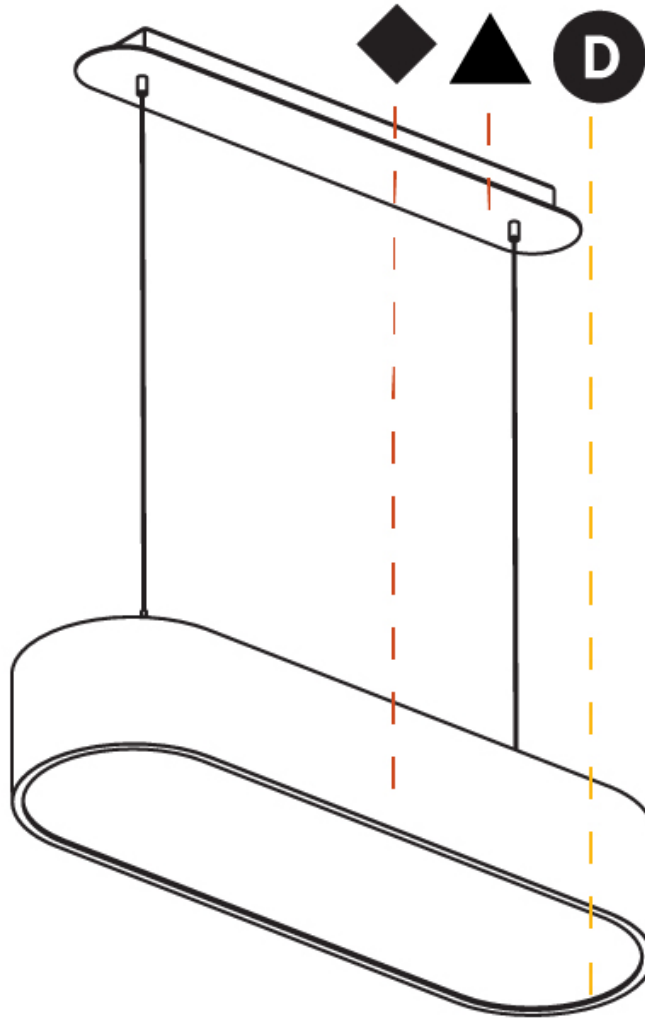

SMOOTHLINE SUSPENSION

A30269-

PROJECT _____

TYPE _____

SPECIFIER _____

QUANTITY _____

DATE _____

A